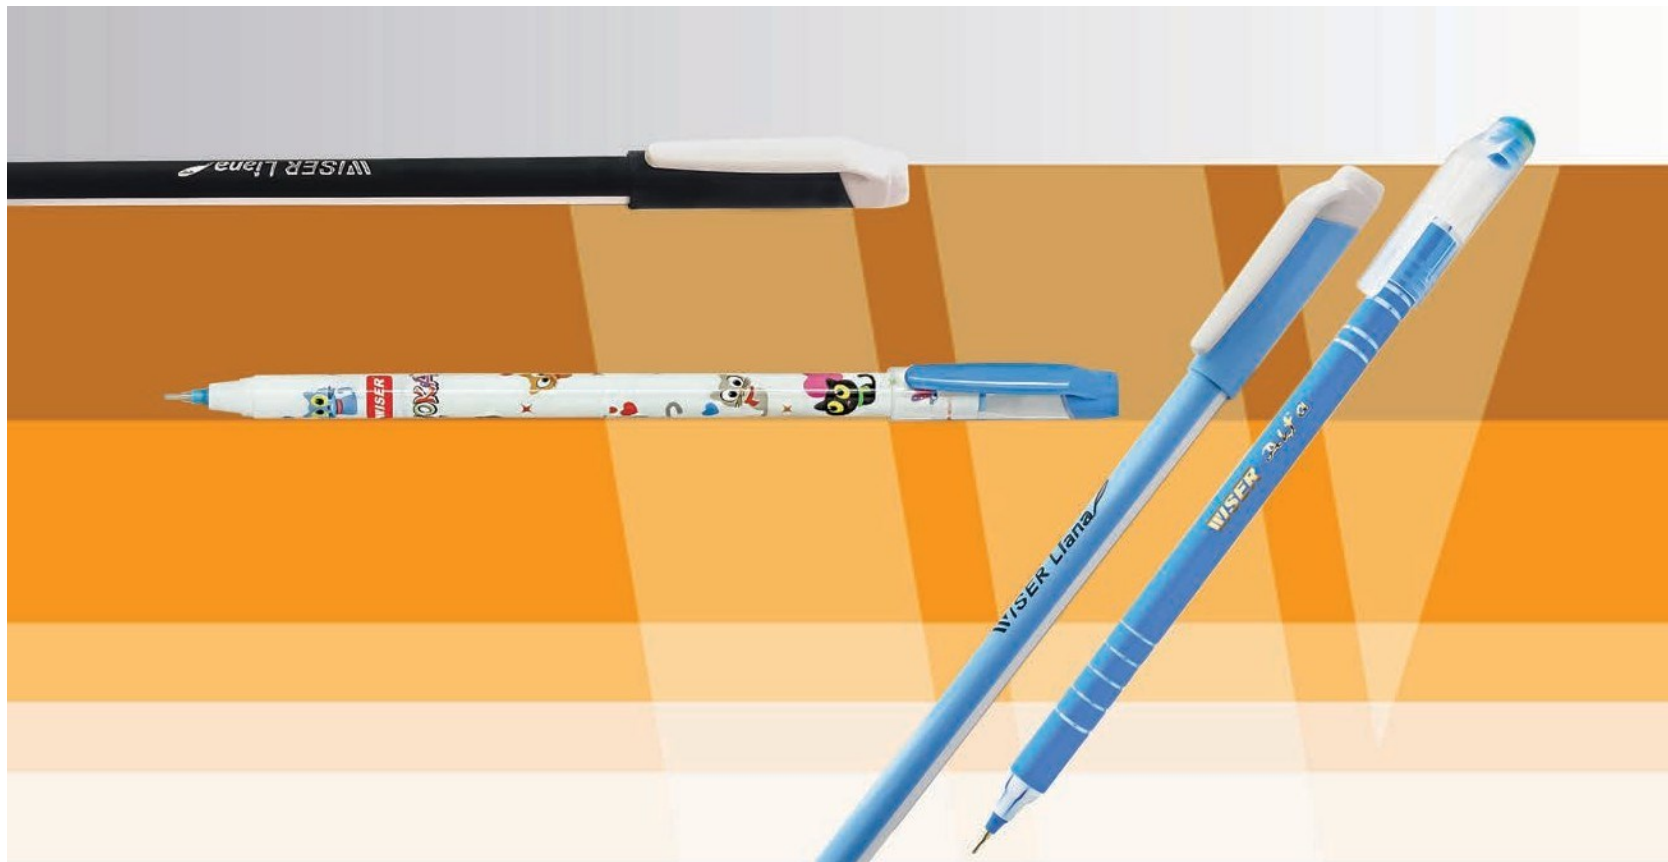

DIRECT FILL BALL PEN ▶